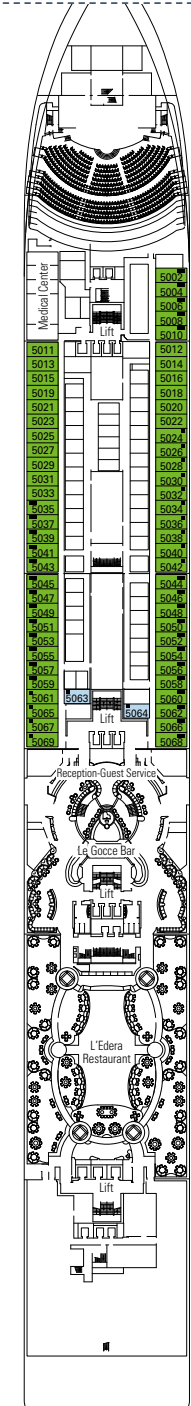

MSC Magnifica

Use the deck plans to select your ideal cabin. Choose the deck you wish then use the colours to identify the category of accommodation you desire

1259 CABINS | 3223 GUESTS

Data and descriptions are subject to change and will be verified at the time of booking.

All cabins have one double bed except in cabins for guests with disabilities or reduced mobility (H), this does not apply to cabins 15022 and 15023
3rd / 4th bed available in all categories (except Balcony Bella).
5th bed available in Suite Aurea.

LEGEND

- ▲ Sofa bed
- ◆ Double sofa bed
- 3rd bed is a bunk bed
- 3rd and 4th bed are bunks
- ↔ Connecting Cabins
- H Cabin for guests with disabilities or reduced mobility
- ★ Juliet balcony (non-walkable area)

DECK 15
CAPRI

DECK 14
POSITANO

DECK 12
PORTOVENERE

DECK 11
ISCHIA

DECK 10
RICCIONE

DECK 9
PANAREA

DECK 8
CAMOGLI

DECK 5
SORRENTO