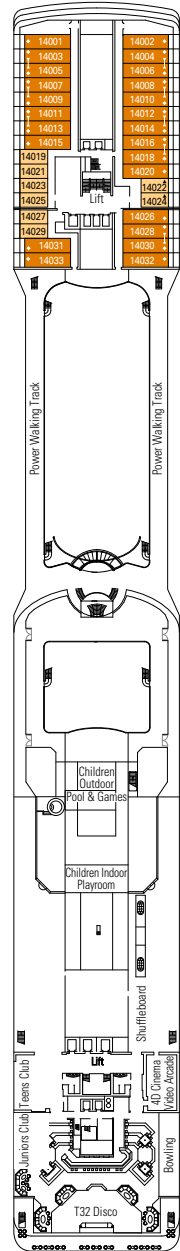

DECK 14
POSITANO