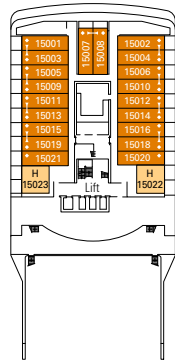

MSC Magnifica

Use the deck plans to select your ideal cabin. Choose the deck you wish then use the colours to identify the category of accommodation you desire

1259 CABINS | 3223 GUESTS

Data and descriptions are subject to change and will be verified at the time of booking.

CABIN CATEGORIES AND EXPERIENCES

 BELLA · Interior	 FANTASTICA · Interior	 AUREA · Balcony
 BELLA · Outside with Partial View	 FANTASTICA · Ocean View	 AUREA · Suite
 BELLA · Balcony	 FANTASTICA · Balcony	

LEGEND

- ▲ Sofa bed
- ◆ Double sofa bed
- 3rd bed is a bunk bed
- 3rd and 4th bed are bunks
- ↔ Connecting Cabins
- H Cabin for guests with disabilities or reduced mobility
- ★ Juliet balcony (non-walkable area)