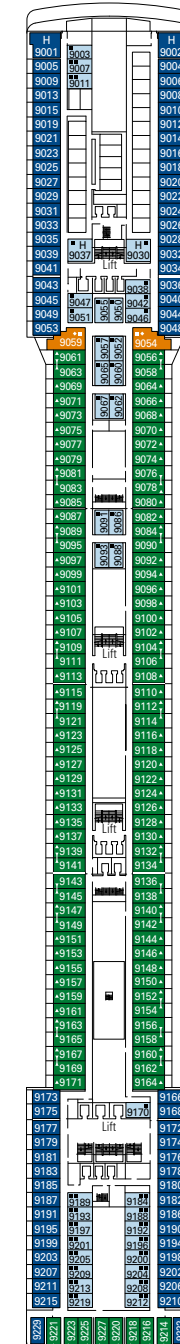

MSC Magnifica

Use the deck plans to select your ideal cabin. Choose the deck you wish then use the colours to identify the category of accommodation you desire

1259 CABINS | 3223 GUESTS

Data and descriptions are subject to change and will be verified at the time of booking.

All cabins have one double bed except in cabins for guests with disabilities or reduced mobility (H), this does not apply to cabins 15022 and 15023
3rd / 4th bed available in all categories (except Balcony Bella).
5th bed available in Suite Aurea.

LEGEND

- ▲ Sofa bed
- ◆ Double sofa bed
- 3rd bed is a bunk bed
- 3rd and 4th bed are bunks
- ↔ Connecting Cabins
- H Cabin for guests with disabilities or reduced mobility
- ★ Juliet balcony (non-walkable area)

DECK 15
CAPRI

DECK 14
POSITANO

DECK 12
PORTOVENERE

DECK 11
ISCHIA

DECK 10
RICCIONE

DECK 9
PANAREA

DECK 8
CAMOGLI

DECK 5
SORRENTO