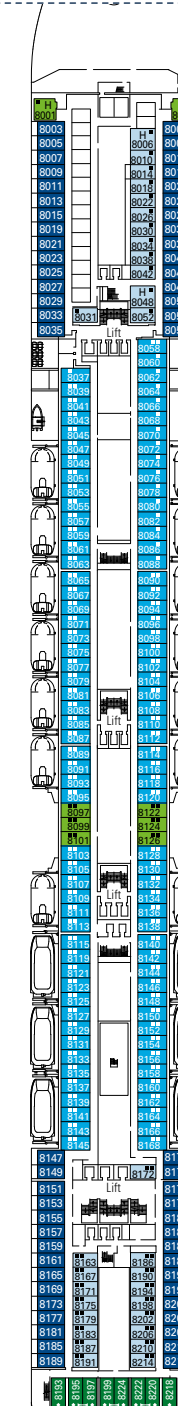

MSC Magnifica

Use the deck plans to select your ideal cabin. Choose the deck you wish then use the colours to identify the category of accommodation you desire

1259 CABINS | 3223 GUESTS

Data and descriptions are subject to change and will be verified at the time of booking.

All cabins have one double bed except in cabins for guests with disabilities or reduced mobility (H), this does not apply to cabins 15022 and 15023
3rd / 4th bed available in all categories (except Balcony Bella).
5th bed available in Suite Aurea.

LEGEND

- ▲ Sofa bed
- ◆ Double sofa bed
- 3rd bed is a bunk bed
- 3rd and 4th bed are bunks
- ↔ Connecting Cabins
- H Cabin for guests with disabilities or reduced mobility
- ★ Juliet balcony (non-walkable area)

DECK 15
CAPRI

DECK 14
POSITANO

DECK 12
PORTOVENERE

DECK 11
ISCHIA

DECK 10
RICCIONE

DECK 9
PANAREA

DECK 8
CAMOGLI

DECK 5
SORRENTO