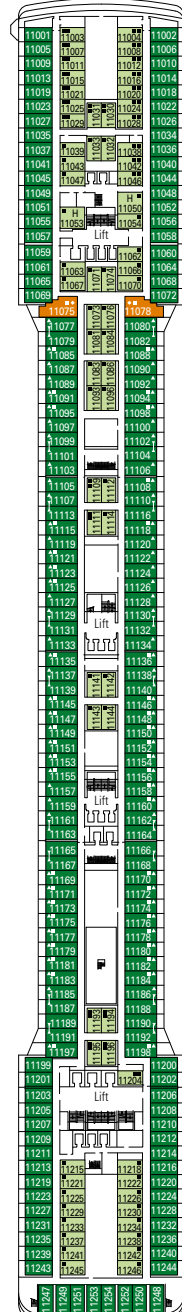

MSC Magnifica

Use the deck plans to select your ideal cabin. Choose the deck you wish then use the colours to identify the category of accommodation you desire

1259 CABINS | 3223 GUESTS

Data and descriptions are subject to change and will be verified at the time of booking.

All cabins have one double bed except in cabins for guests with disabilities or reduced mobility (H), this does not apply to cabins 15022 and 15023
3rd / 4th bed available in all categories (except Balcony Bella).
5th bed available in Suite Aurea.

LEGEND

- ▲ Sofa bed
- ◆ Double sofa bed
- 3rd bed is a bunk bed
- 3rd and 4th bed are bunks
- ↔ Connecting Cabins
- H Cabin for guests with disabilities or reduced mobility
- ★ Juliet balcony (non-walkable area)

DECK 15
CAPRI

DECK 14
POSITANO

DECK 12
PORTOVENERE

DECK 11
ISCHIA

DECK 10
RICCIONE

DECK 9
PANAREA

DECK 8
CAMOGLI

DECK 5
SORRENTO