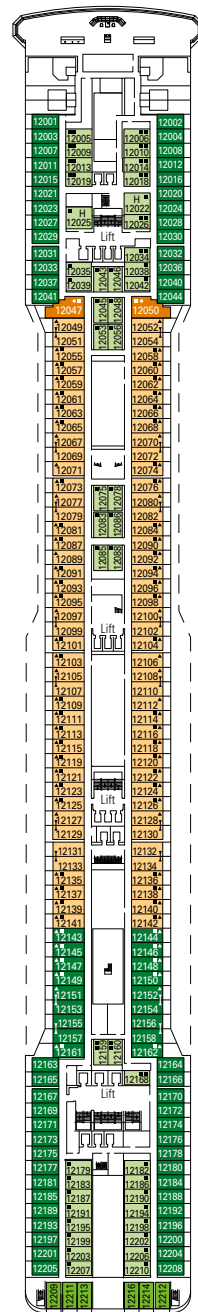

MSC Magnifica

Use the deck plans to select your ideal cabin. Choose the deck you wish then use the colours to identify the category of accommodation you desire

1259 CABINS | 3223 GUESTS

Data and descriptions are subject to change and will be verified at the time of booking.

All cabins have one double bed except in cabins for guests with disabilities or reduced mobility (H), this does not apply to cabins 15022 and 15023
3rd / 4th bed available in all categories (except Balcony Bella).
5th bed available in Suite Aurea.

LEGEND

- ▲ Sofa bed
- ◆ Double sofa bed
- 3rd bed is a bunk bed
- 3rd and 4th bed are bunks
- ↔ Connecting Cabins
- H Cabin for guests with disabilities or reduced mobility
- ★ Juliet balcony (non-walkable area)

DECK 15
CAPRI

DECK 14
POSITANO

DECK 12
PORTOVENERE

DECK 11
ISCHIA

DECK 10
RICCIONE

DECK 9
PANAREA

DECK 8
CAMOGLI

DECK 5
SORRENTO