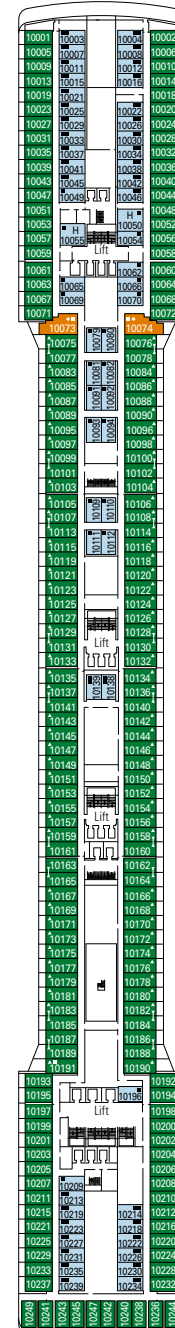

MSC Magnifica

Use the deck plans to select your ideal cabin. Choose the deck you wish then use the colours to identify the category of accommodation you desire

1259 CABINS | 3223 GUESTS

Data and descriptions are subject to change and will be verified at the time of booking.

All cabins have one double bed except in cabins for guests with disabilities or reduced mobility (H), this does not apply to cabins 15022 and 15023
3rd / 4th bed available in all categories (except Balcony Bella).
5th bed available in Suite Aurea.

LEGEND

- ▲ Sofa bed
- ◆ Double sofa bed
- 3rd bed is a bunk bed
- 3rd and 4th bed are bunks
- ↔ Connecting Cabins
- H Cabin for guests with disabilities or reduced mobility
- ★ Juliet balcony (non-walkable area)

DECK 15
CAPRI

DECK 14
POSITANO

DECK 12
PORTOVENERE

DECK 11
ISCHIA

DECK 10
RICCIONE

DECK 9
PANAREA

DECK 8
CAMOGLI

DECK 5
SORRENTO